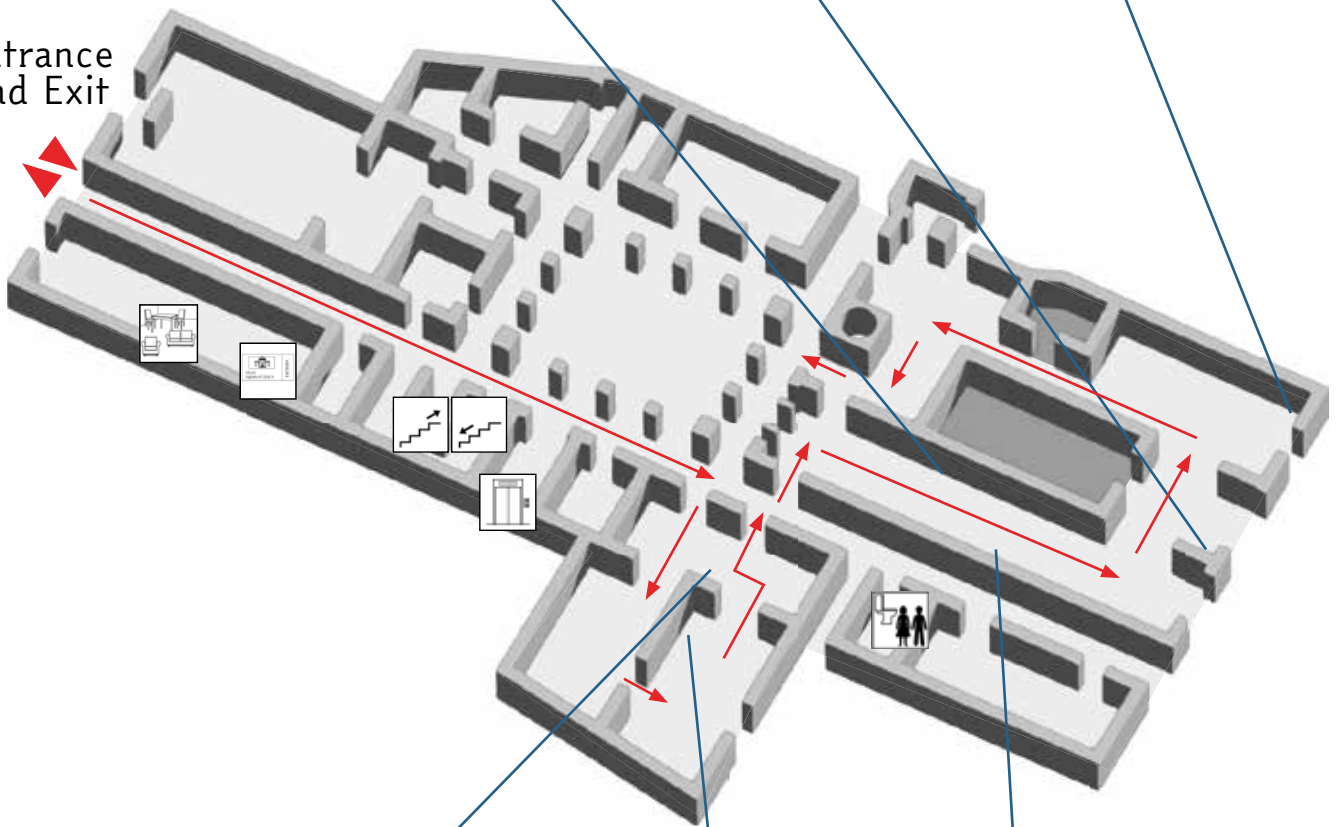

Map

Ground Floor

3 Lucania '61

5 Domenico

6 Houses of Matera

Entrance and Exit

1 Portrait of the convalescent father

2 The garden of Alassio

4 The Santarcangelese

Ground Floor Legend

On Ground Floor there are:

- 1 Portrait of the convalescent father
- 2 The garden of Alassio
- 3 Lucania '61
- 4 The Santarcangelese
- 5 Domenico
- 6 Houses of Matera

Follow the arrows to visit those artworks.

Take the stairs or the lift to go to Floor 1.

Ticket office

Refreshment
room

Bathrooms

Stairs

Lift

It's very dark in these rooms.

Floor 1 Legend

On Floor 1 there are:

- 7 Madonna enthroned with Child
- 8 Venus and Adonis
- 9 Perseus and Andromeda
- 10 Still life
- 11 Portrait of a child
- 12 Sleeping Venus

Follow the arrows to visit those artworks.